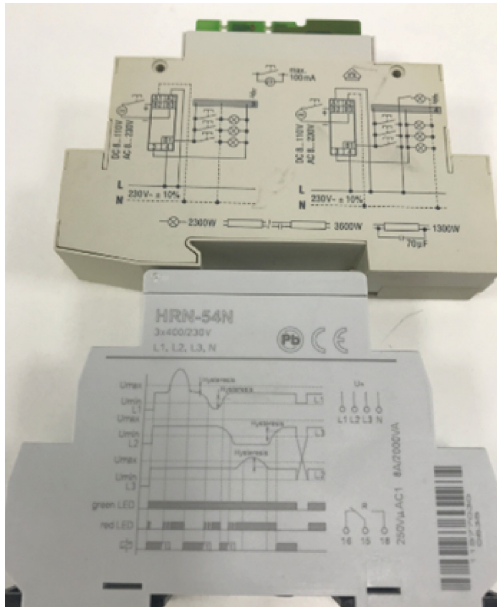

7

NA-tested Quality

Durable and UV resistant

Our relays stand the test of time

Products don't affect each other

 **ELKO** ep Product emissions

High-grade in-house testing lab results

Reliable even in extreme conditions