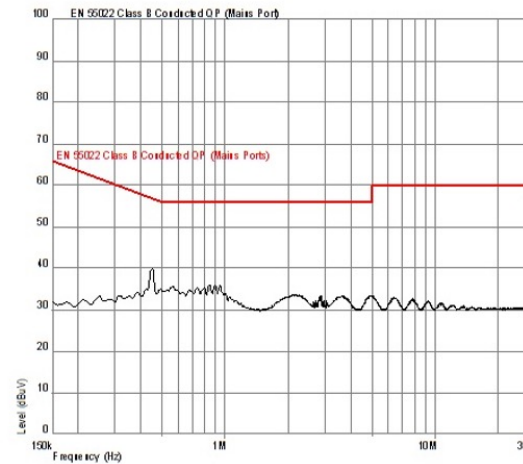

7

NA-tested Quality

Durable and UV resistant

Our relays stand the test of time

Products don't affect each other

 **ELKO** ep Product emissions

High-grade in-house testing lab results

Reliable even in extreme conditions