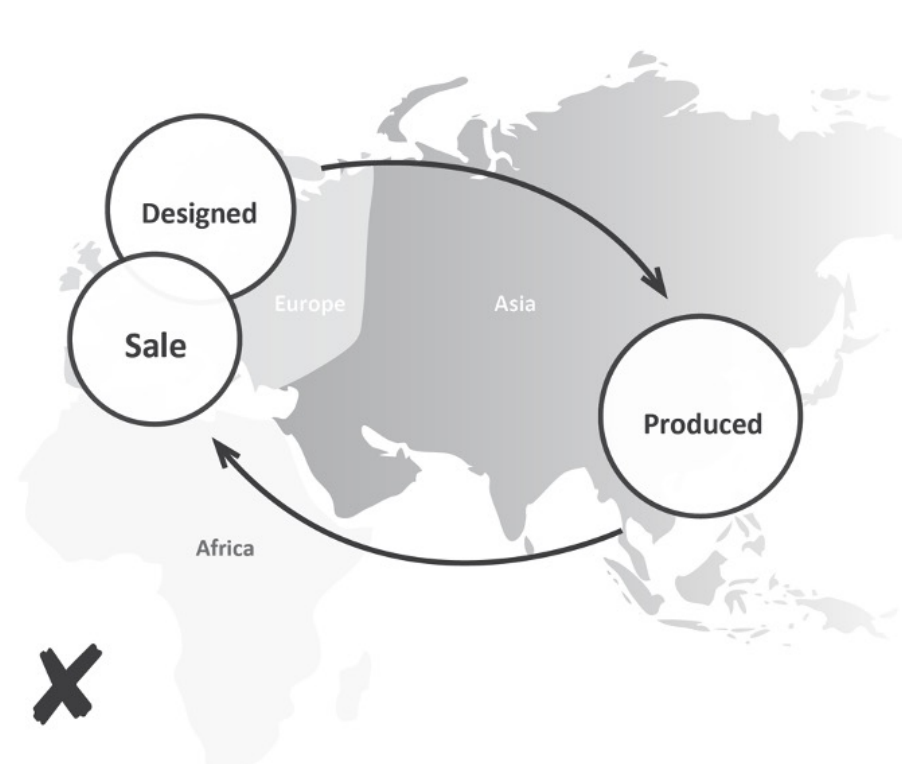

Work Directly with the Manufacturer

5

Direct Collaboration

All products are developed in own R&D

Testing Lab Accreditation according to ISO 17025

Made in EU, Czech Republic