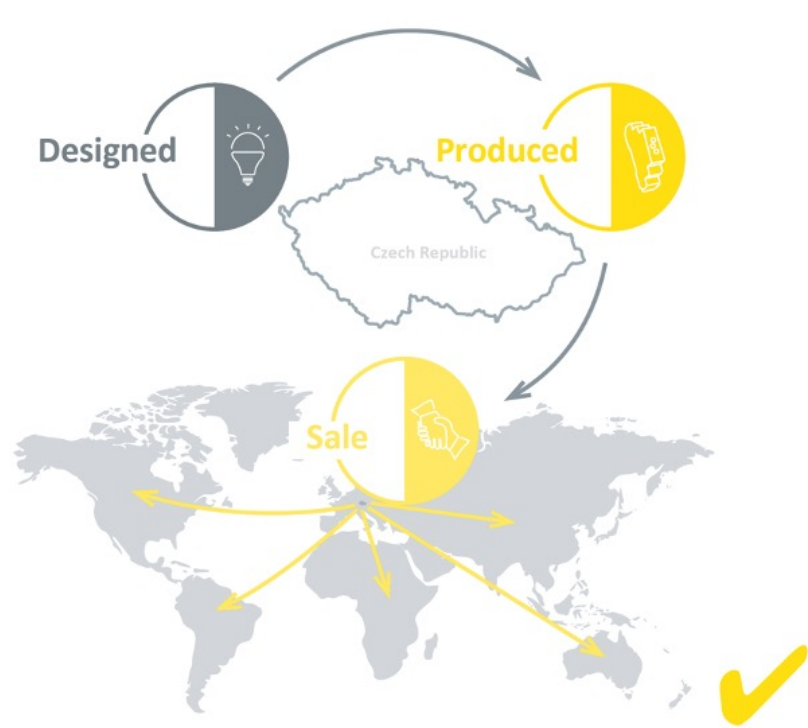

Work Directly with the Manufacturer

5

Direct Collaboration

All products are developed in own R&D

Testing Lab Accreditation according to ISO 17025

Made in EU, Czech Republic